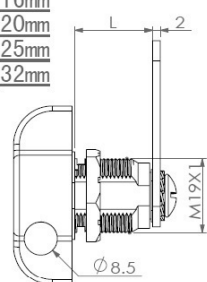

PRODUCT SHEET

Description:

Padlockable Cam Lock #300R, 90DG, $\varnothing 19 \times 32$ mm, CPL, Cam A04, Straight C/E: 40 mm, NO Anti Rotating Plate

Item number:

14.04.589-0

Units	Box	Carton	HS Code	Barcode
Pcs.	15	150	8301300000	
				5704866042239

L: 16mm
20mm
25mm
32mm

Standard fixing hole - metal

Fixing hole - wood

According to Cam model

SISO A/S

Mileparken 11
DK-2740 Skovlunde
Denmark
VAT: 24786013

Phone +45 45 830 900

www.siso.dk
siso@siso.dk