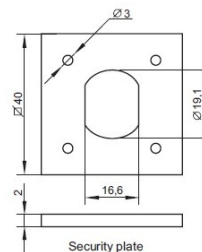

PRODUCT SHEET

Description:

Padlockable Cam Lock #300R, 90DG, $\varnothing 19 \times 32$ mm, CPL, Cam A04, Straight C/E: 40 mm, NO Anti Rotating Plate

Item number:

14.04.589-0

Units	Box	Carton	HS Code	Barcode
Pcs.	15	150	8301300000	
				5704866042239

L: 16mm
20mm
25mm
32mm

Standard fixing hole - metal

Fixing hole - wood

According to Cam model

SISO A/S

Mileparken 11
DK-2740 Skovlunde
Denmark
VAT: 24786013

Phone +45 45 830 900

www.siso.dk
siso@siso.dk