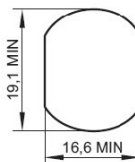

PRODUCT SHEET

Description:

Padlockable Cam Lock #300R, 90DG, $\varnothing 19 \times 32$ mm, CPL, Cam A04, Straight C/E: 40 mm, NO Anti Rotating Plate

Item number:

14.04.589-0

Units	Box	Carton	HS Code	Barcode
Pcs.	15	150	8301300000	
				5704866042239

L: 16mm
20mm
25mm
32mm

Standard fixing hole - metal

Fixing hole - wood

According to Cam model

SISO A/S

Mileparken 11
DK-2740 Skovlunde
Denmark
VAT: 24786013

Phone +45 45 830 900

www.siso.dk
siso@siso.dk