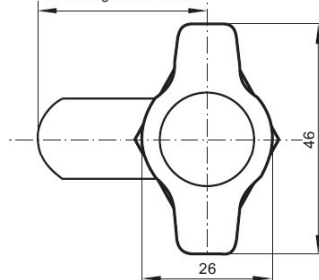

PRODUCT SHEET

Description:

Padlockable Cam Lock #300R, 90DG, $\varnothing 19 \times 32$ mm, CPL, Cam A04, Straight C/E: 40 mm, NO Anti Rotating Plate

Item number:

14.04.589-0

Units	Box	Carton	HS Code	Barcode
Pcs.	15	150	8301300000	
				5704866042239

L: 16mm
20mm
25mm
32mm

Standard fixing hole - metal

Fixing hole - wood

According to Cam model

SISO A/S

Mileparken 11
DK-2740 Skovlunde
Denmark
VAT: 24786013

Phone +45 45 830 900

www.siso.dk
siso@siso.dk