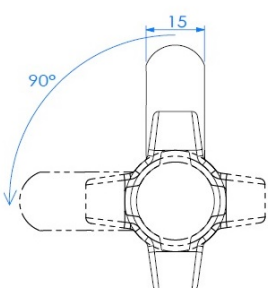

PRODUCT SHEET

Description:

Padlockable Cam Lock #300R, 90DG, $\varnothing 19 \times 32$ mm, CPL, Cam A04, Straight C/E: 40 mm, NO Anti Rotating Plate

Item number:

14.04.589-0

Units	Box	Carton	HS Code	Barcode
Pcs.	15	150	8301300000	
				5704866042239

L: 16mm
20mm
25mm
32mm

Standard fixing hole - metal

Fixing hole - wood

According to Cam model

SISO A/S

Mileparken 11
DK-2740 Skovlunde
Denmark
VAT: 24786013

Phone +45 45 830 900

www.siso.dk
siso@siso.dk